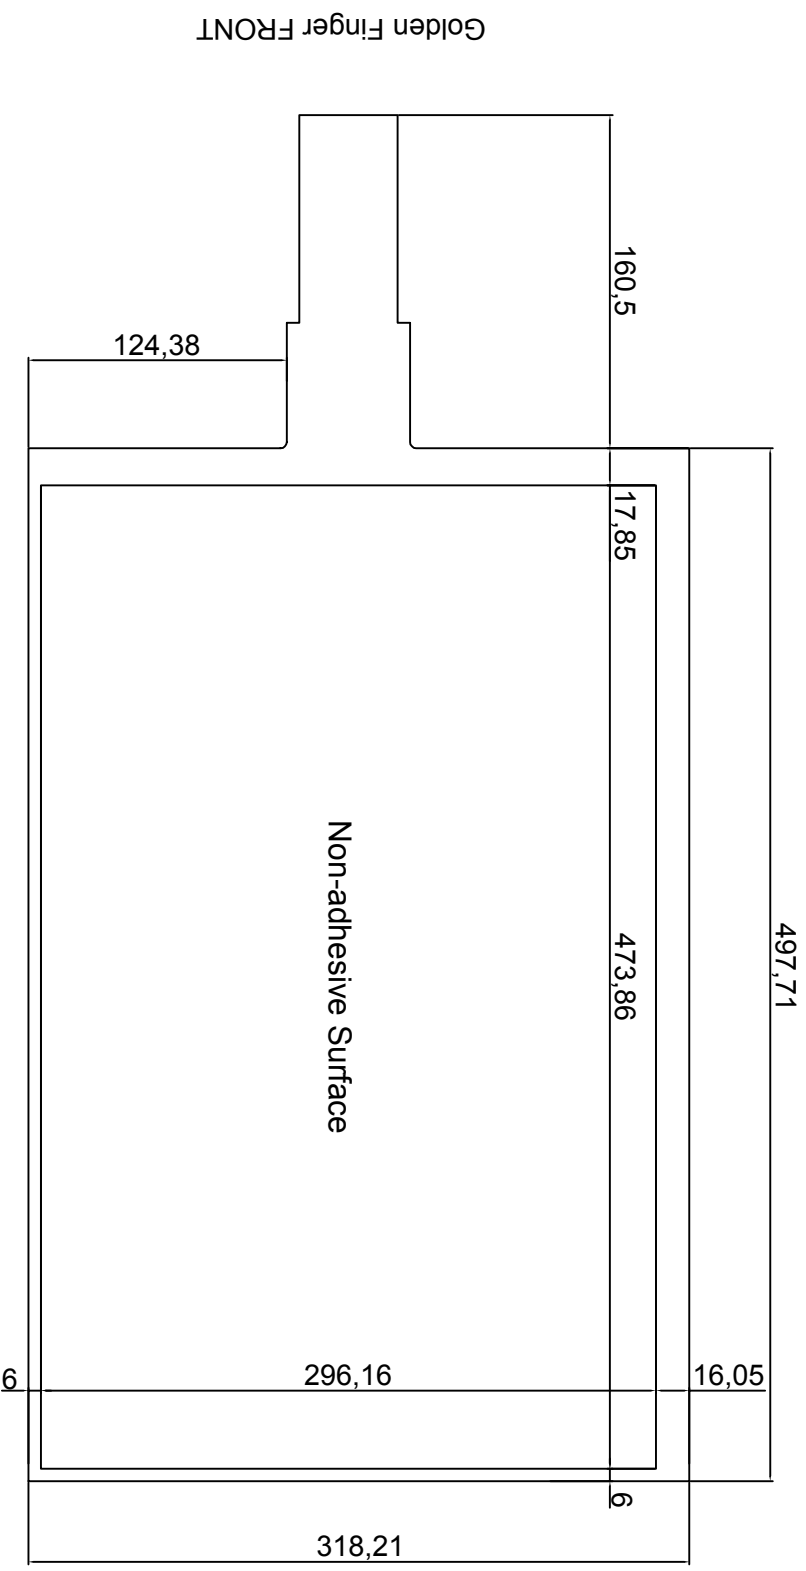

Rev.	Revision Record	Date
1版	First Sample	

 Shenzhen Greentouch Technology Co., Ltd

Model No.:	GT-XTM220W-1	Size	Unit	Ratio
Structure	F+F	22.0"	mm	16:10
Design	李俊	Date	2023.12.07	Scale
Check	付作书	Date	2023.12.27	Page
Release	郑福生	Date	2023.12.07	Version
				A0

Effective width:473.86; Effective height:296.16; Cutting width:497.71; Cutting height:318.21

1 2 3 4 5 6