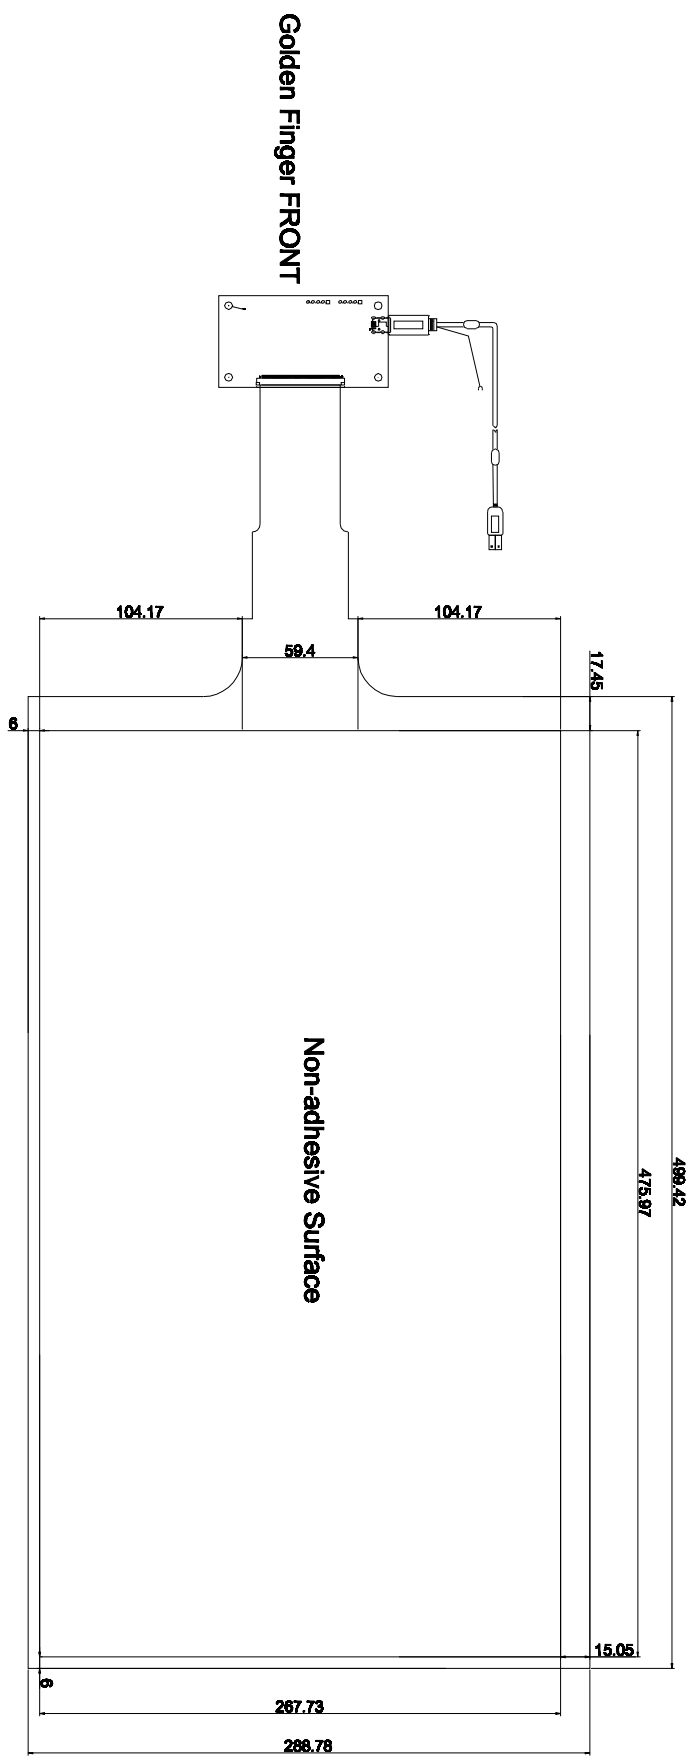

Rev.	Revision Record	Date
1 版	First Sample	

USB Connector Cable 1500±5mm

Effective width:267.73;Effective height:475.97;Cutting width:288.78;Cutting height:499.42

		Shenzhen GreenTouch Technology Co., Ltd					
		Model No.:	GT-XTM21.5W-1	Size	21.5"	Ratio	16:9
Structure	F+P	Unit	mm	Date	2019.11.05	Scale	1:1
Design	李俊	Date	2019.11.05	Date	2019.11.05	Page	1/1
Check	付作中	Date	2019.11.05	Date	2019.11.05	Version	AO
Release	邓耀生	Date	2019.11.05				