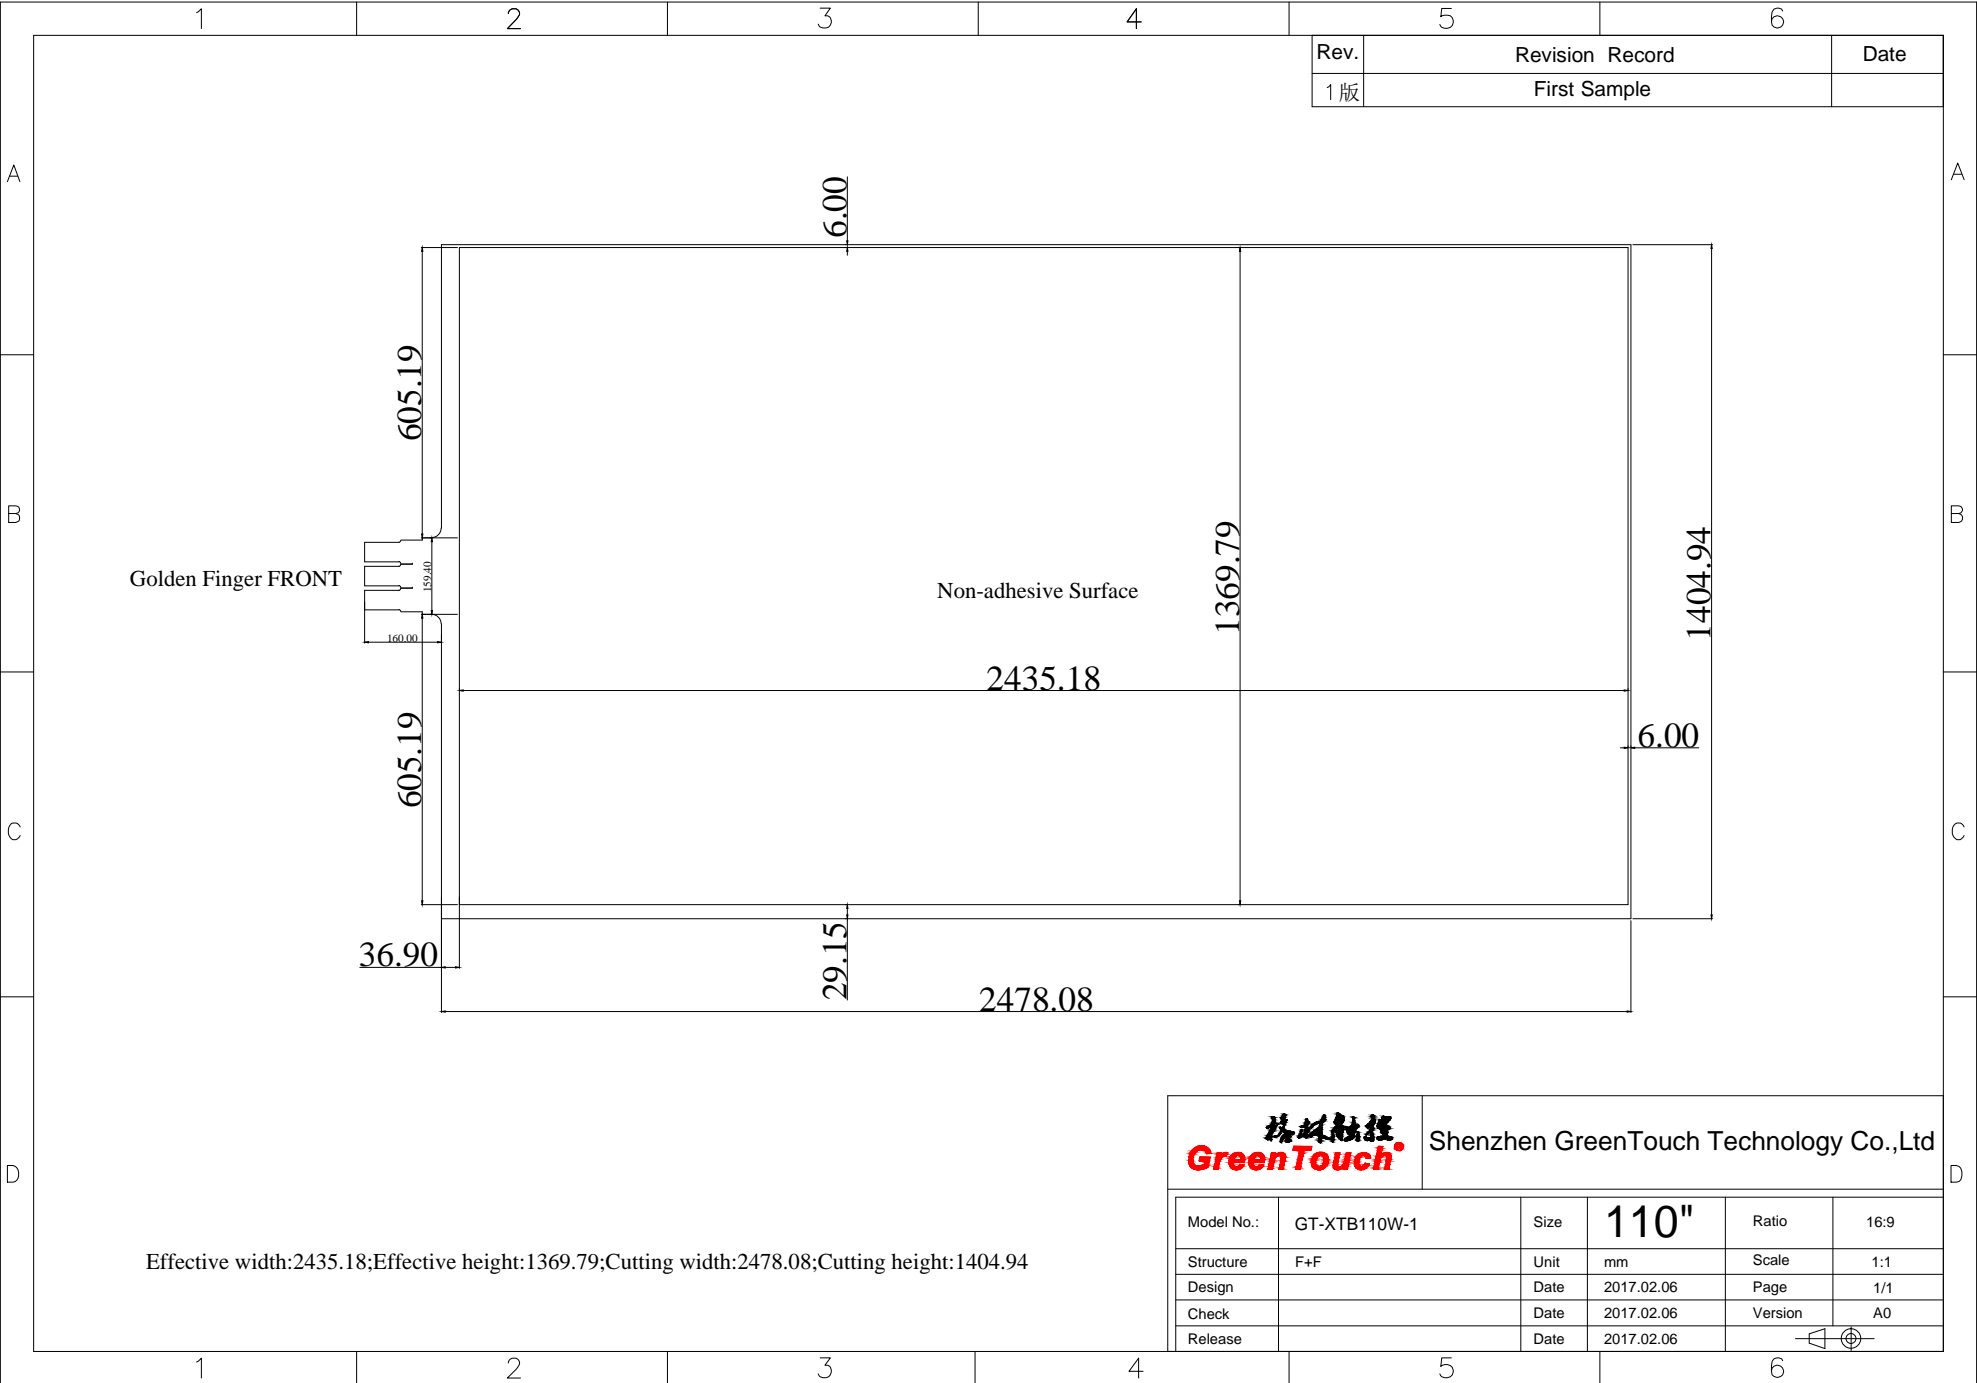

Rev.	Revision Record	Date
1 版	First Sample	

Effective width:2435.18;Effective height:1369.79;Cutting width:2478.08;Cutting height:1404.94

<b>绿触科技</b> <b>GreenTouch</b>		Shenzhen GreenTouch Technology Co.,Ltd			
Model No.:	GT-XTB110W-1	Size	<b>110"</b>	Ratio	16:9
Structure	F+F	Unit	mm	Scale	1:1
Design		Date	2017.02.06	Page	1/1
Check		Date	2017.02.06	Version	A0
Release		Date	2017.02.06		