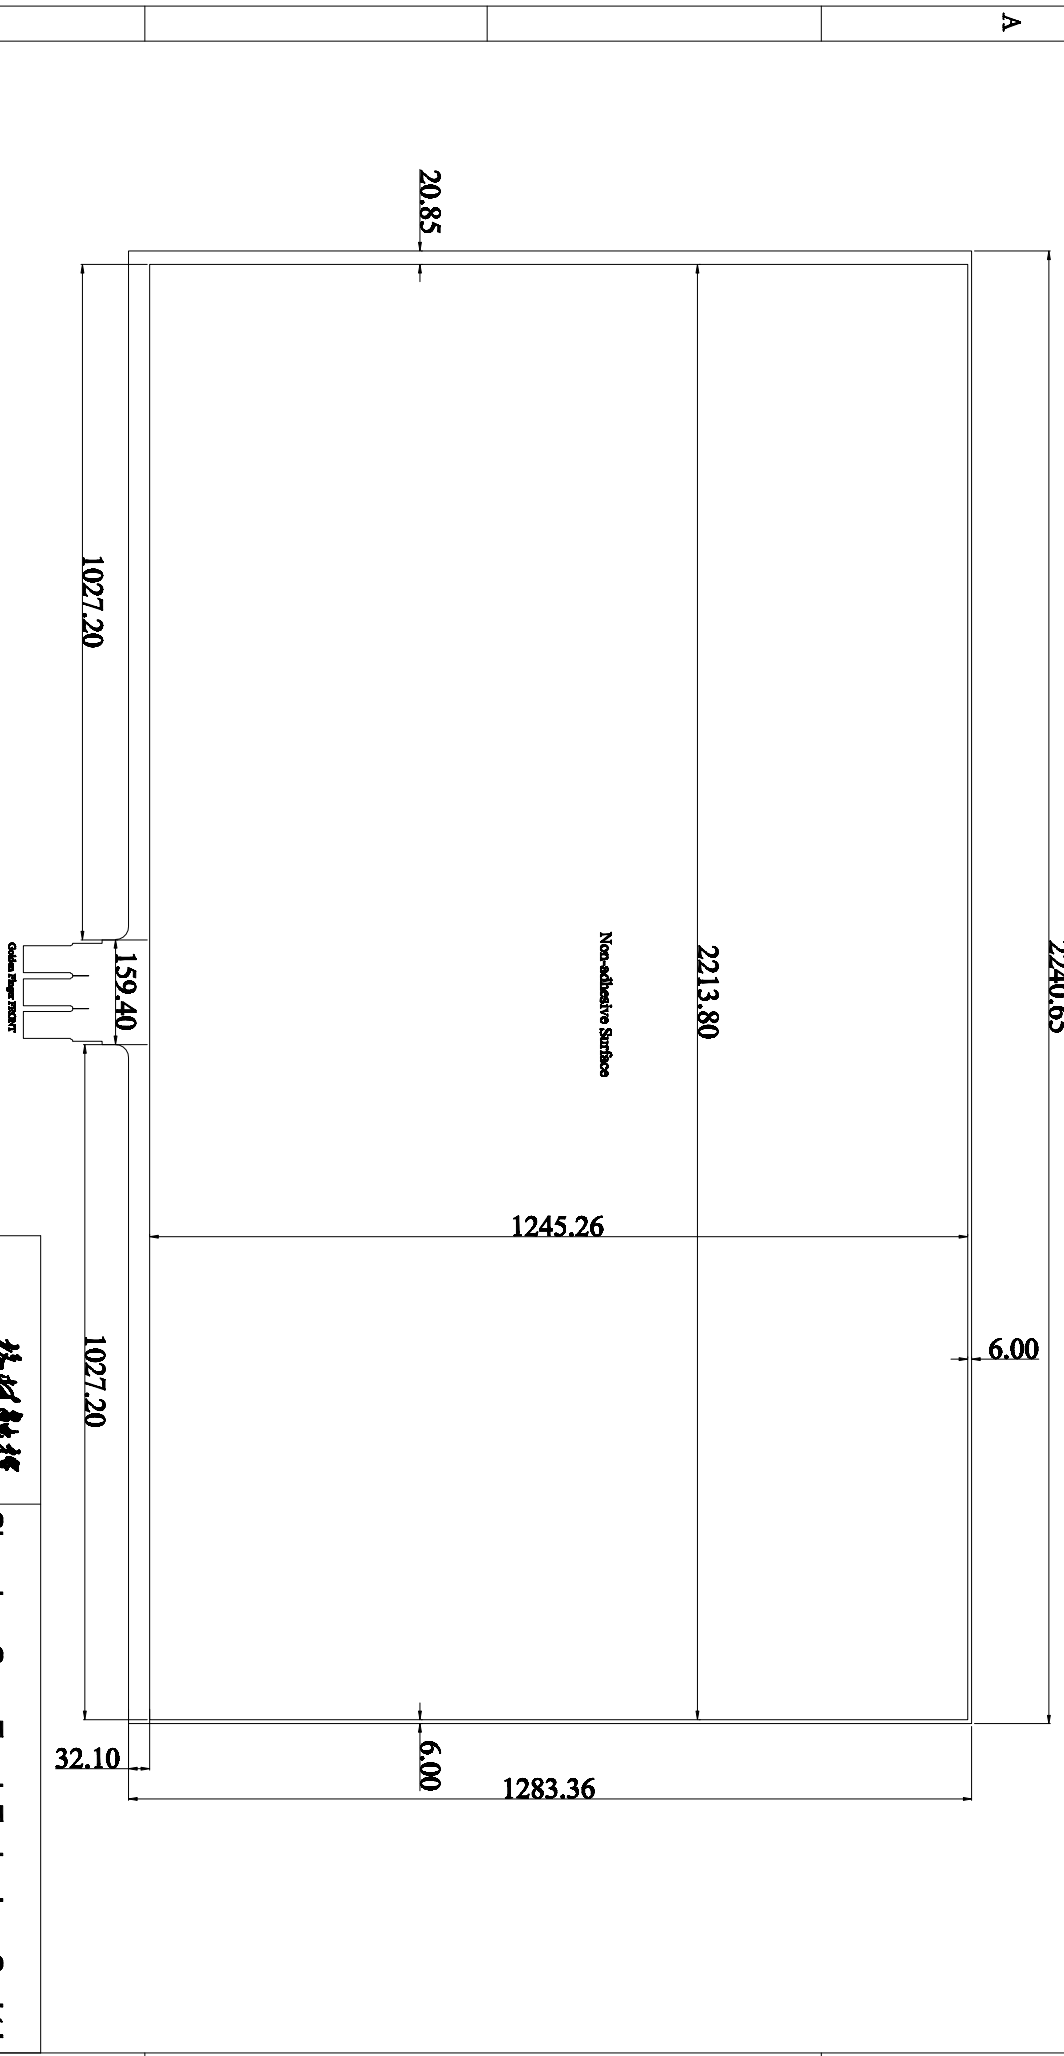

Rev.	Revision Record	Date
1版	First Sample	

Effective width:2213.80;Effective height:1245.26;Cutting width:2240.65;Cutting height:1283.36

Shenzhen GreenTouch Technology Co.,Ltd

Model No.:	Size	Ratio
GT-XTB100L-1	100"	16:9
Structure	Unit	Scale
F+P	mm	1:1
Design	Date	Page
李俊	2017.02.08	1/1
Check	Date	Version
付作书	2017.02.08	A0
Release	Date	
邓耀生	2017.02.08	

1 2 4 5 6