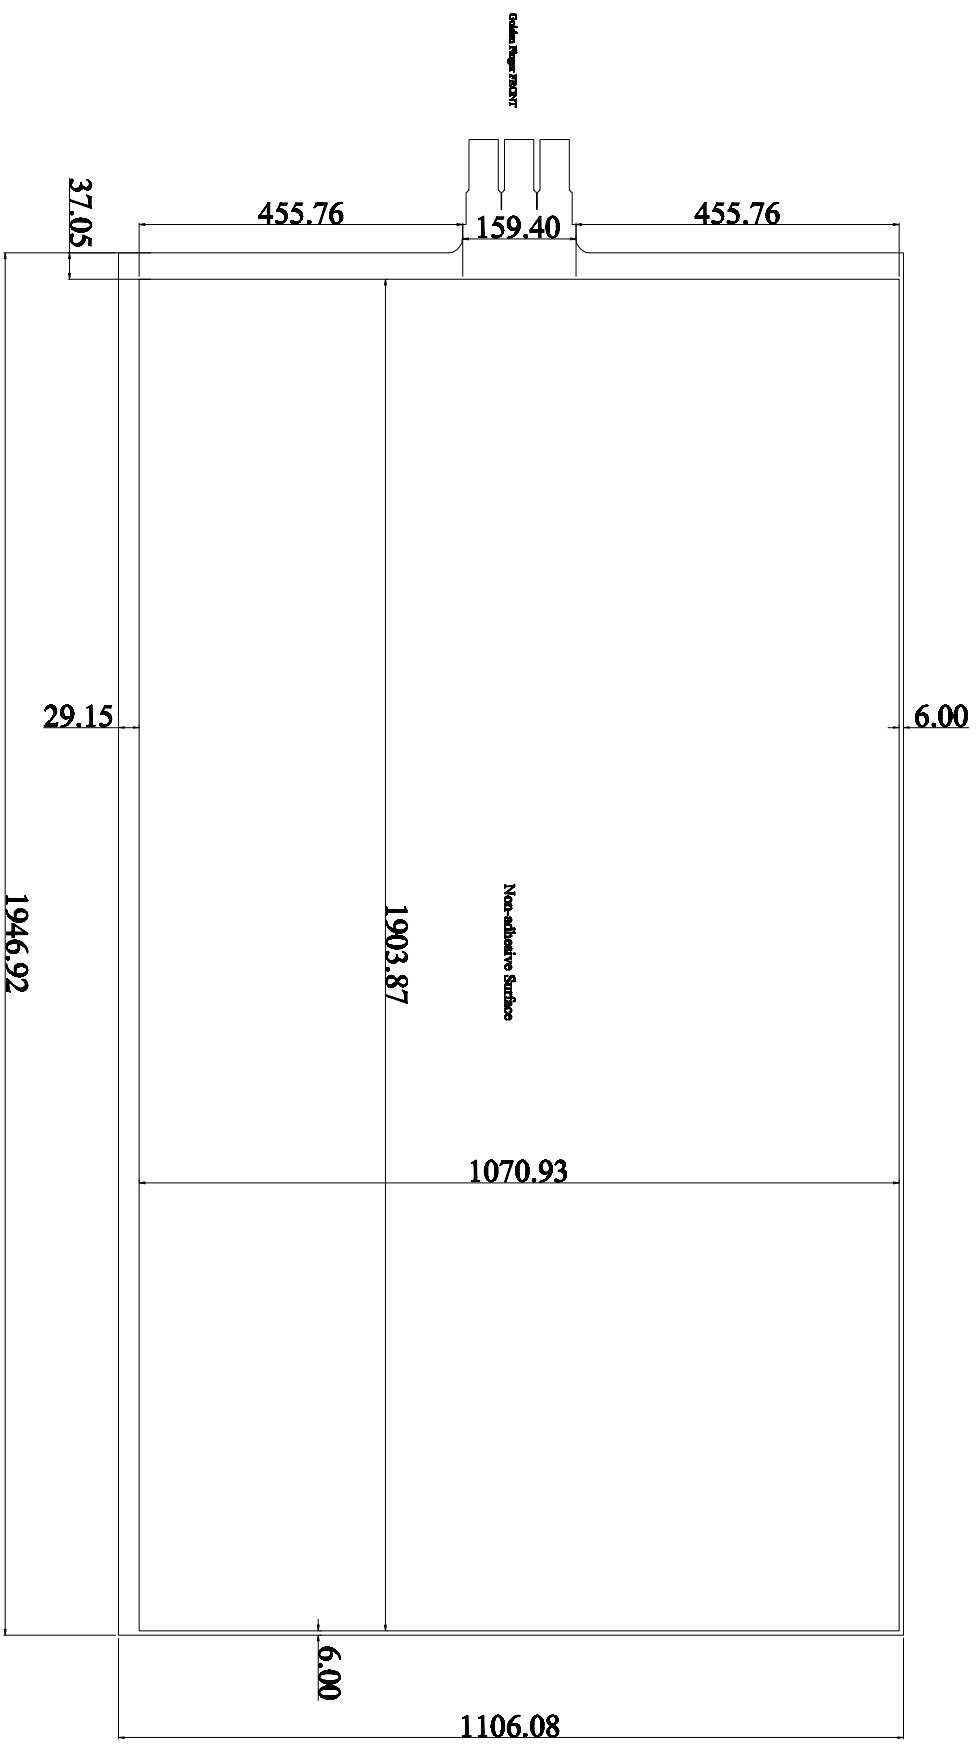

Rev.	Revision Record	Date
1版	First Sample	

Effective width:1903.87;Effective height:1070.93;Cutting width:1946.92;Cutting height:1106.08

Shenzhen GreenTouch Technology Co.,Ltd

Model No.:	GT-XTB95W-1	Size	86"	Ratio	16:9
Structure	F+F	Unit	mm	Scale	1:1
Design	李俊	Date	2017.02.08	Page	1/1
Check	付作书	Date	2017.02.08	Version	A0
Release	邓福生	Date	2017.02.08		