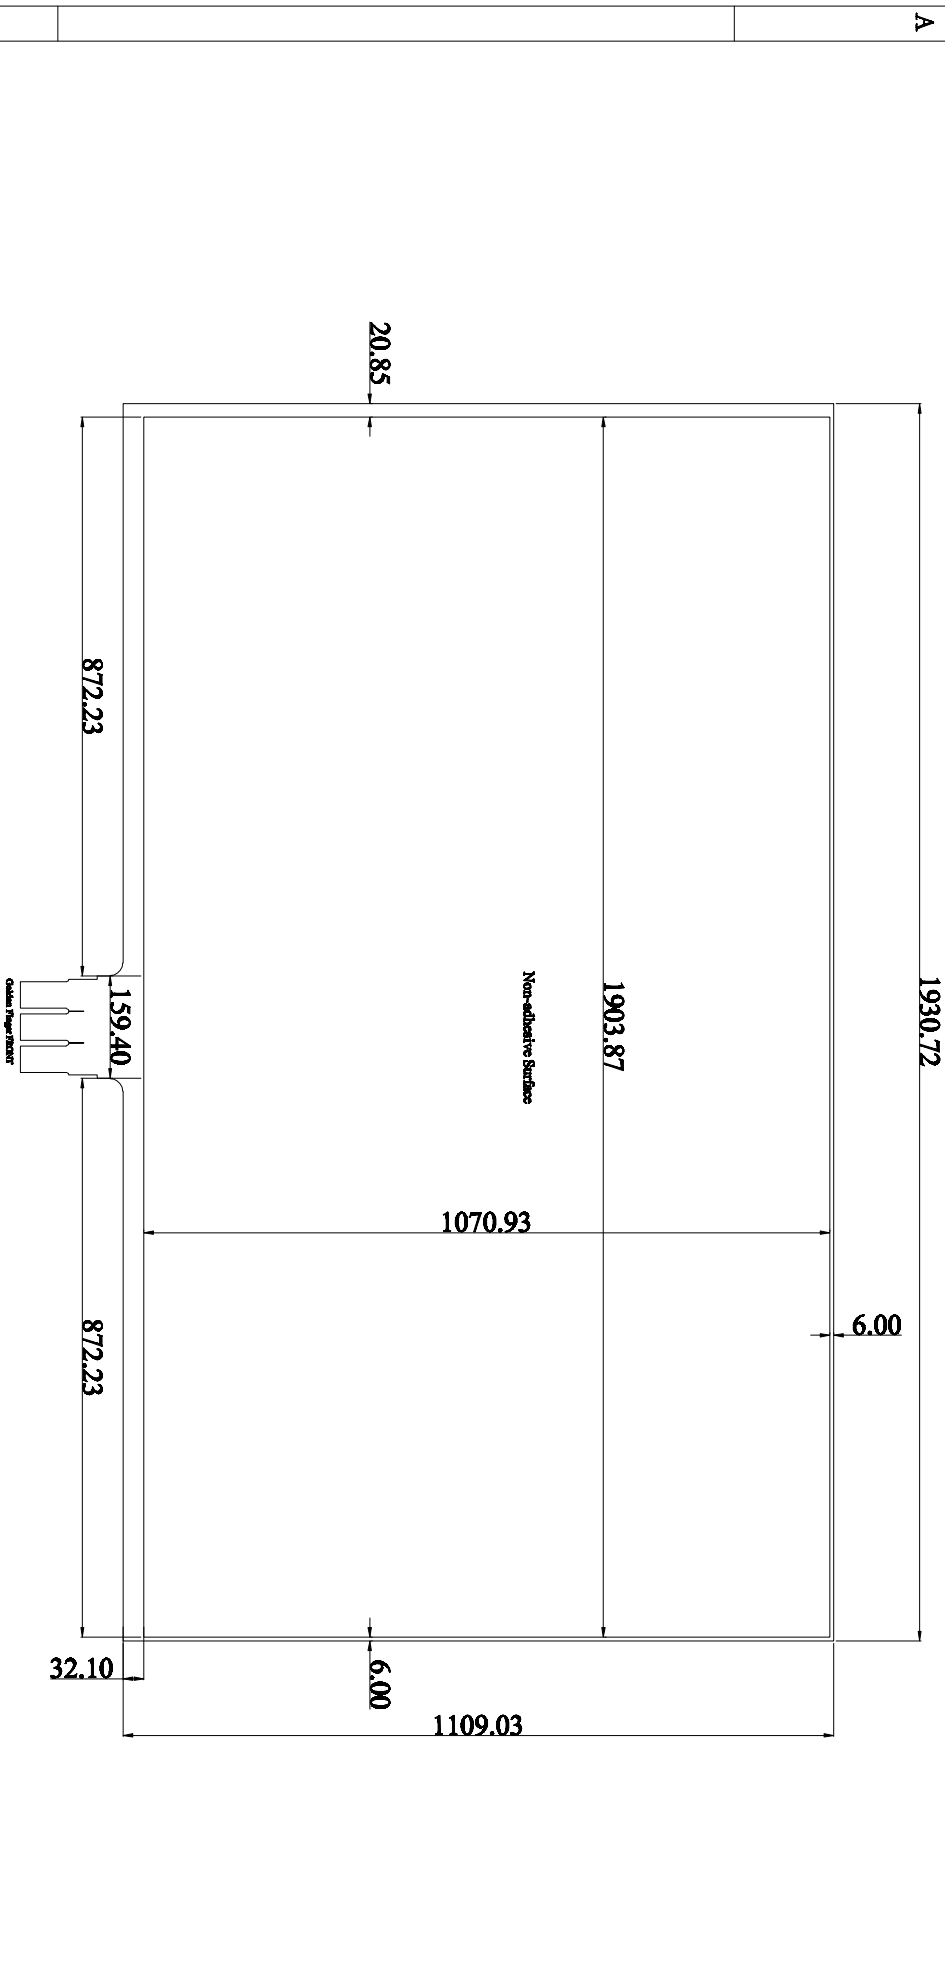

Rev.	Revision Record	Date
1版	First Sample	

Effective width: 1903.87; Effective height: 1070.93; Cutting width: 1930.72; Cutting height: 1109.03

Shenzhen GreenTouch Technology Co., Ltd

Model No.:	GT-XTB96L-1	Size	86"	Ratio	16:9
Structure	F+F	Unit	mm	Scale	1:1
Design	李俊	Date	2017.02.08	Page	1/1
Check	付作书	Date	2017.02.08	Version	A0
Release	邓耀生	Date	2017.02.08		