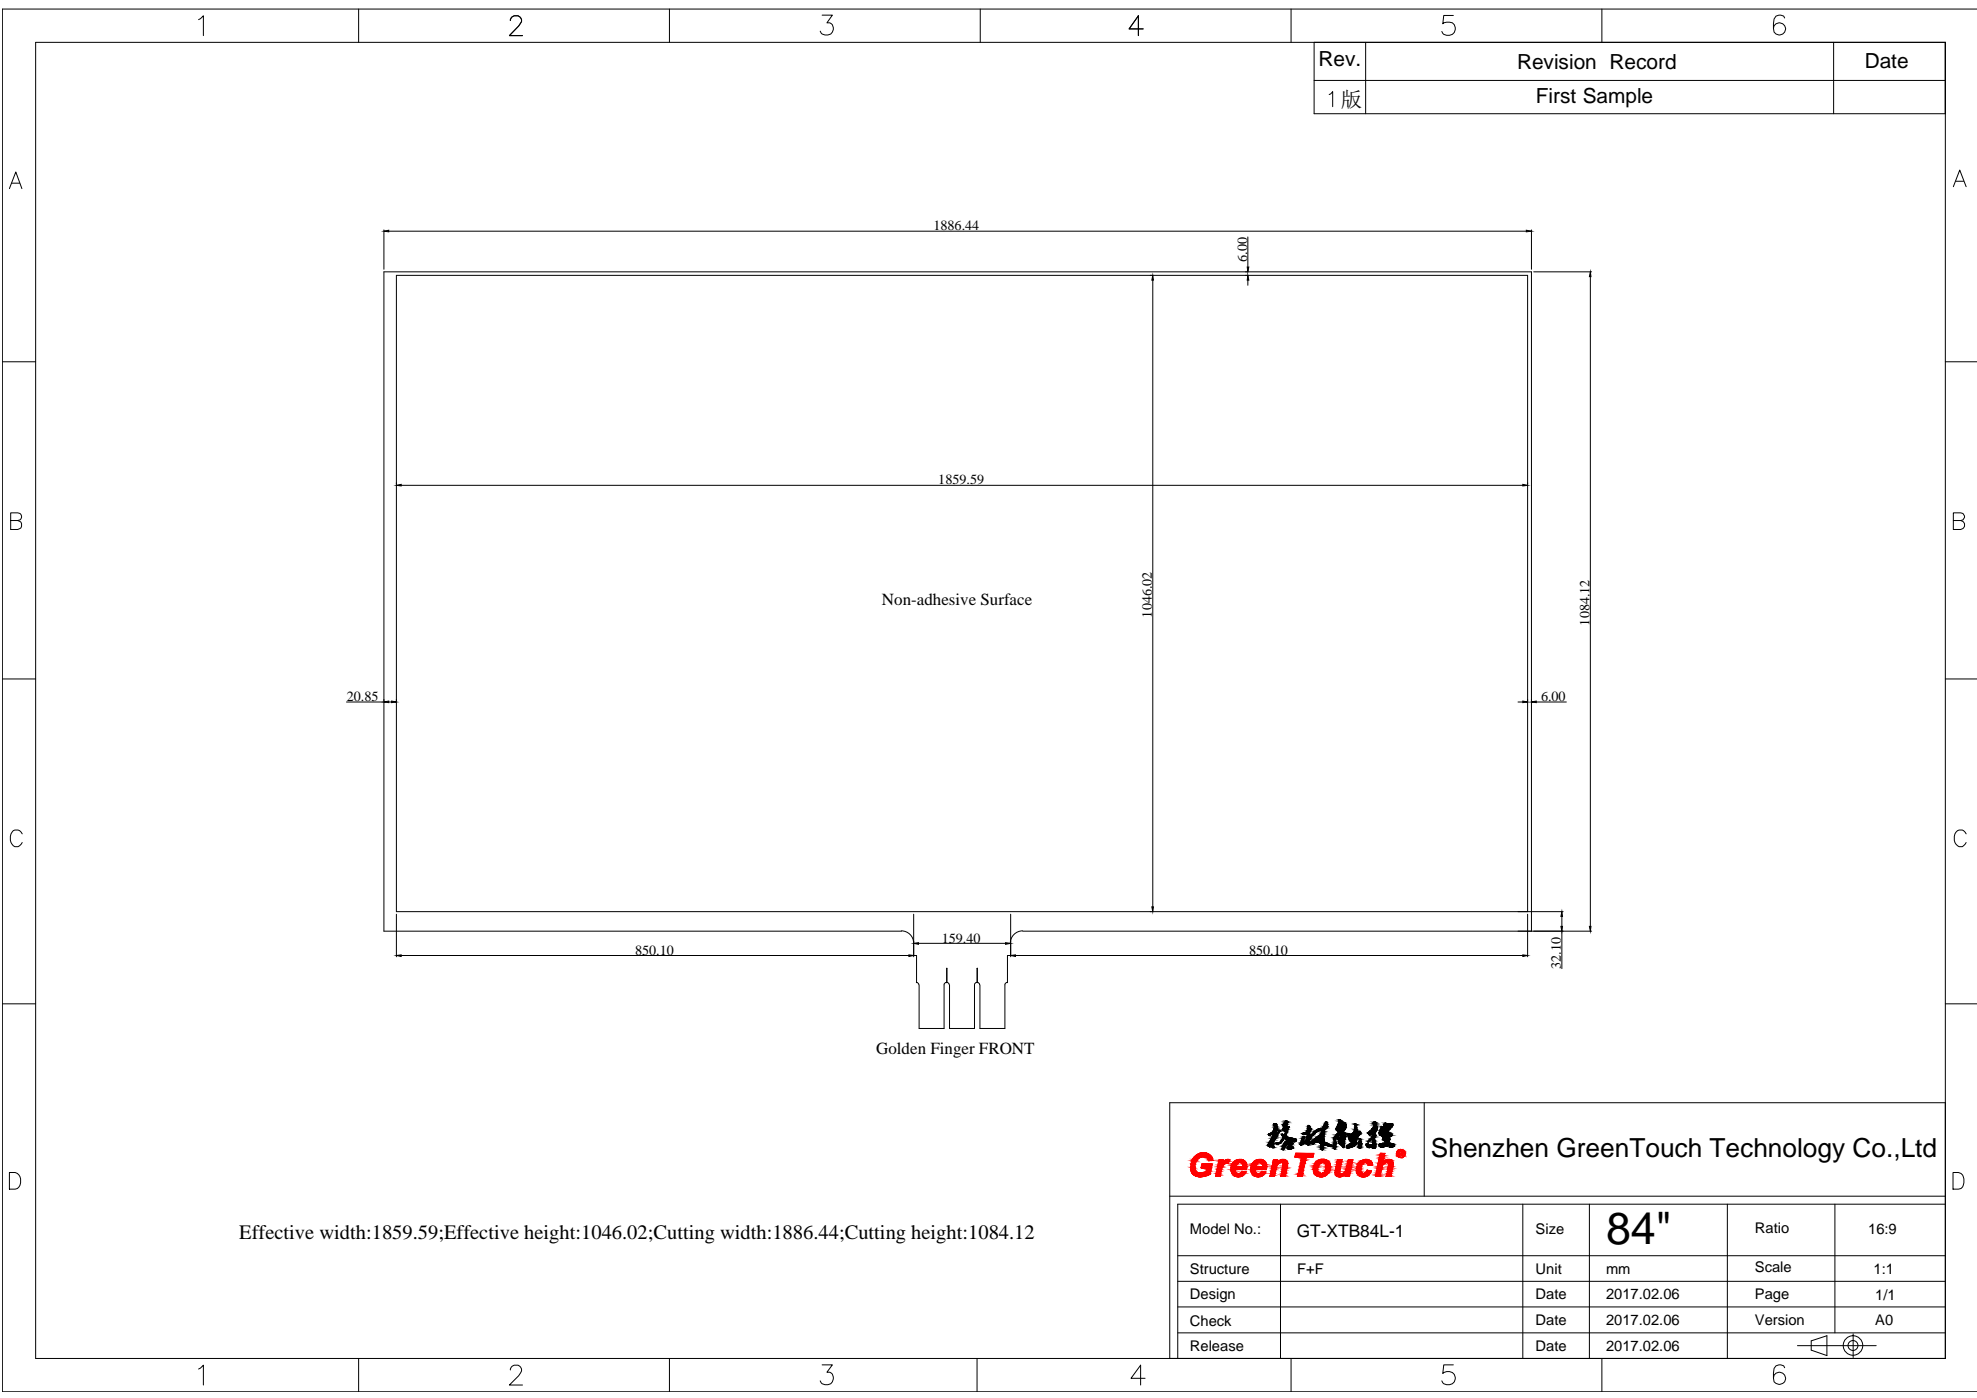

Rev.	Revision Record	Date
1 版	First Sample	

Effective width:1859.59;Effective height:1046.02;Cutting width:1886.44;Cutting height:1084.12

		Shenzhen GreenTouch Technology Co.,Ltd			
Model No.:	GT-XTB84L-1	Size	84"	Ratio	16:9
Structure	F+F	Unit	mm	Scale	1:1
Design		Date	2017.02.06	Page	1/1
Check		Date	2017.02.06	Version	A0
Release		Date	2017.02.06		