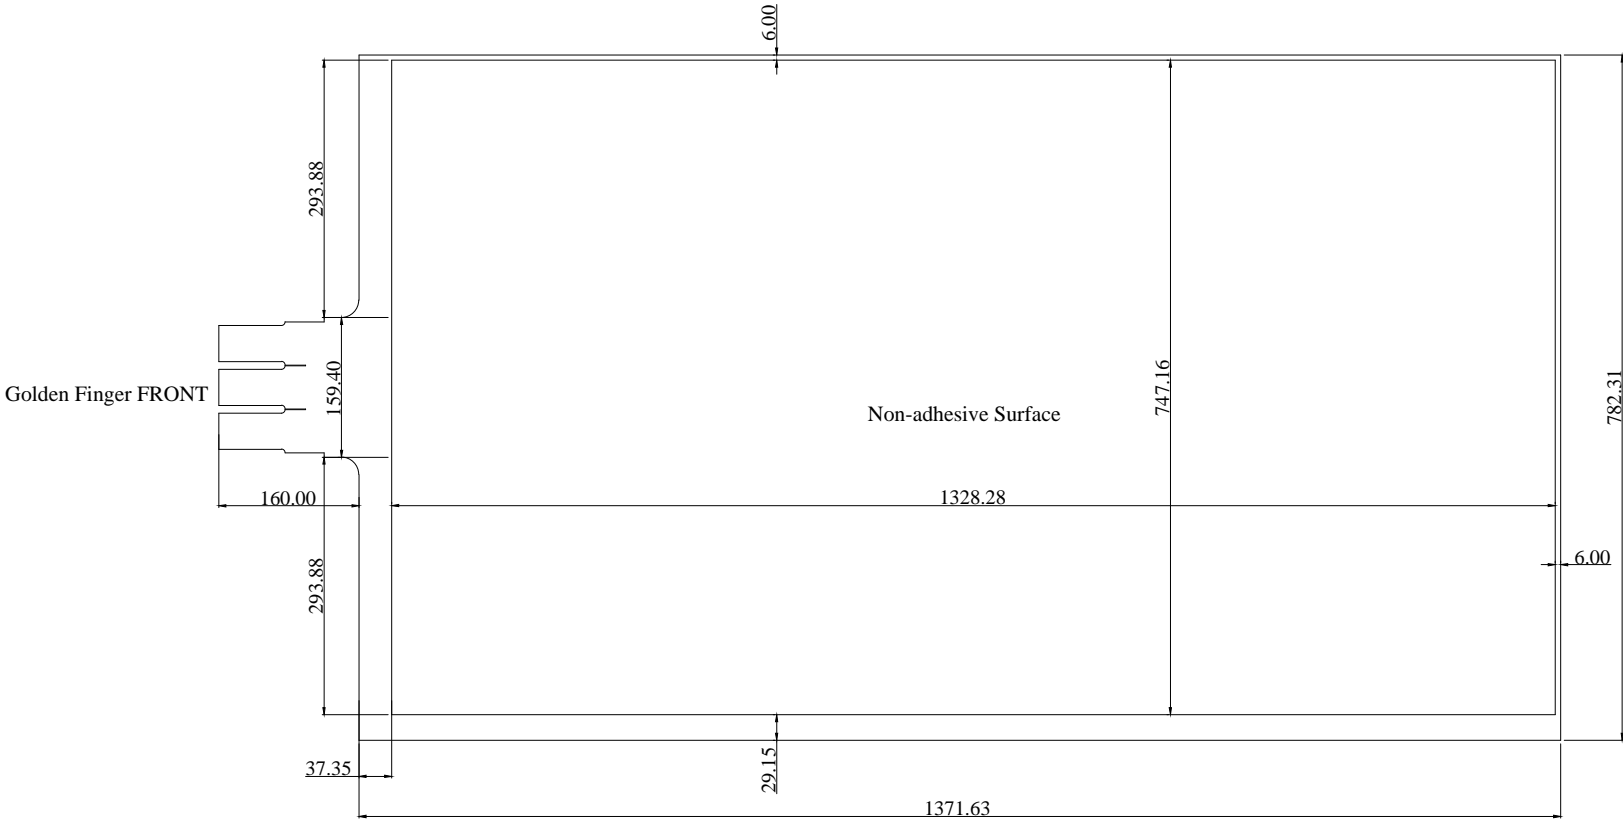

Rev.	Revision Record	Date
1版	First Sample	

Effective width:1328.28;Effective height:747.16;Cutting width:1371.63;Cutting height:782.31

綠域触控 GreenTouch		Shenzhen GreenTouch Technology Co.,Ltd			
Model No.:	GT-XTB60W-1	Size	60"	Ratio	16:9
Structure	F+F	Unit	mm	Scale	1:1
Design		Date	2017.02.06	Page	1/1
Check		Date	2017.02.06	Version	A0
Release		Date	2017.02.06	☞ ⊕	