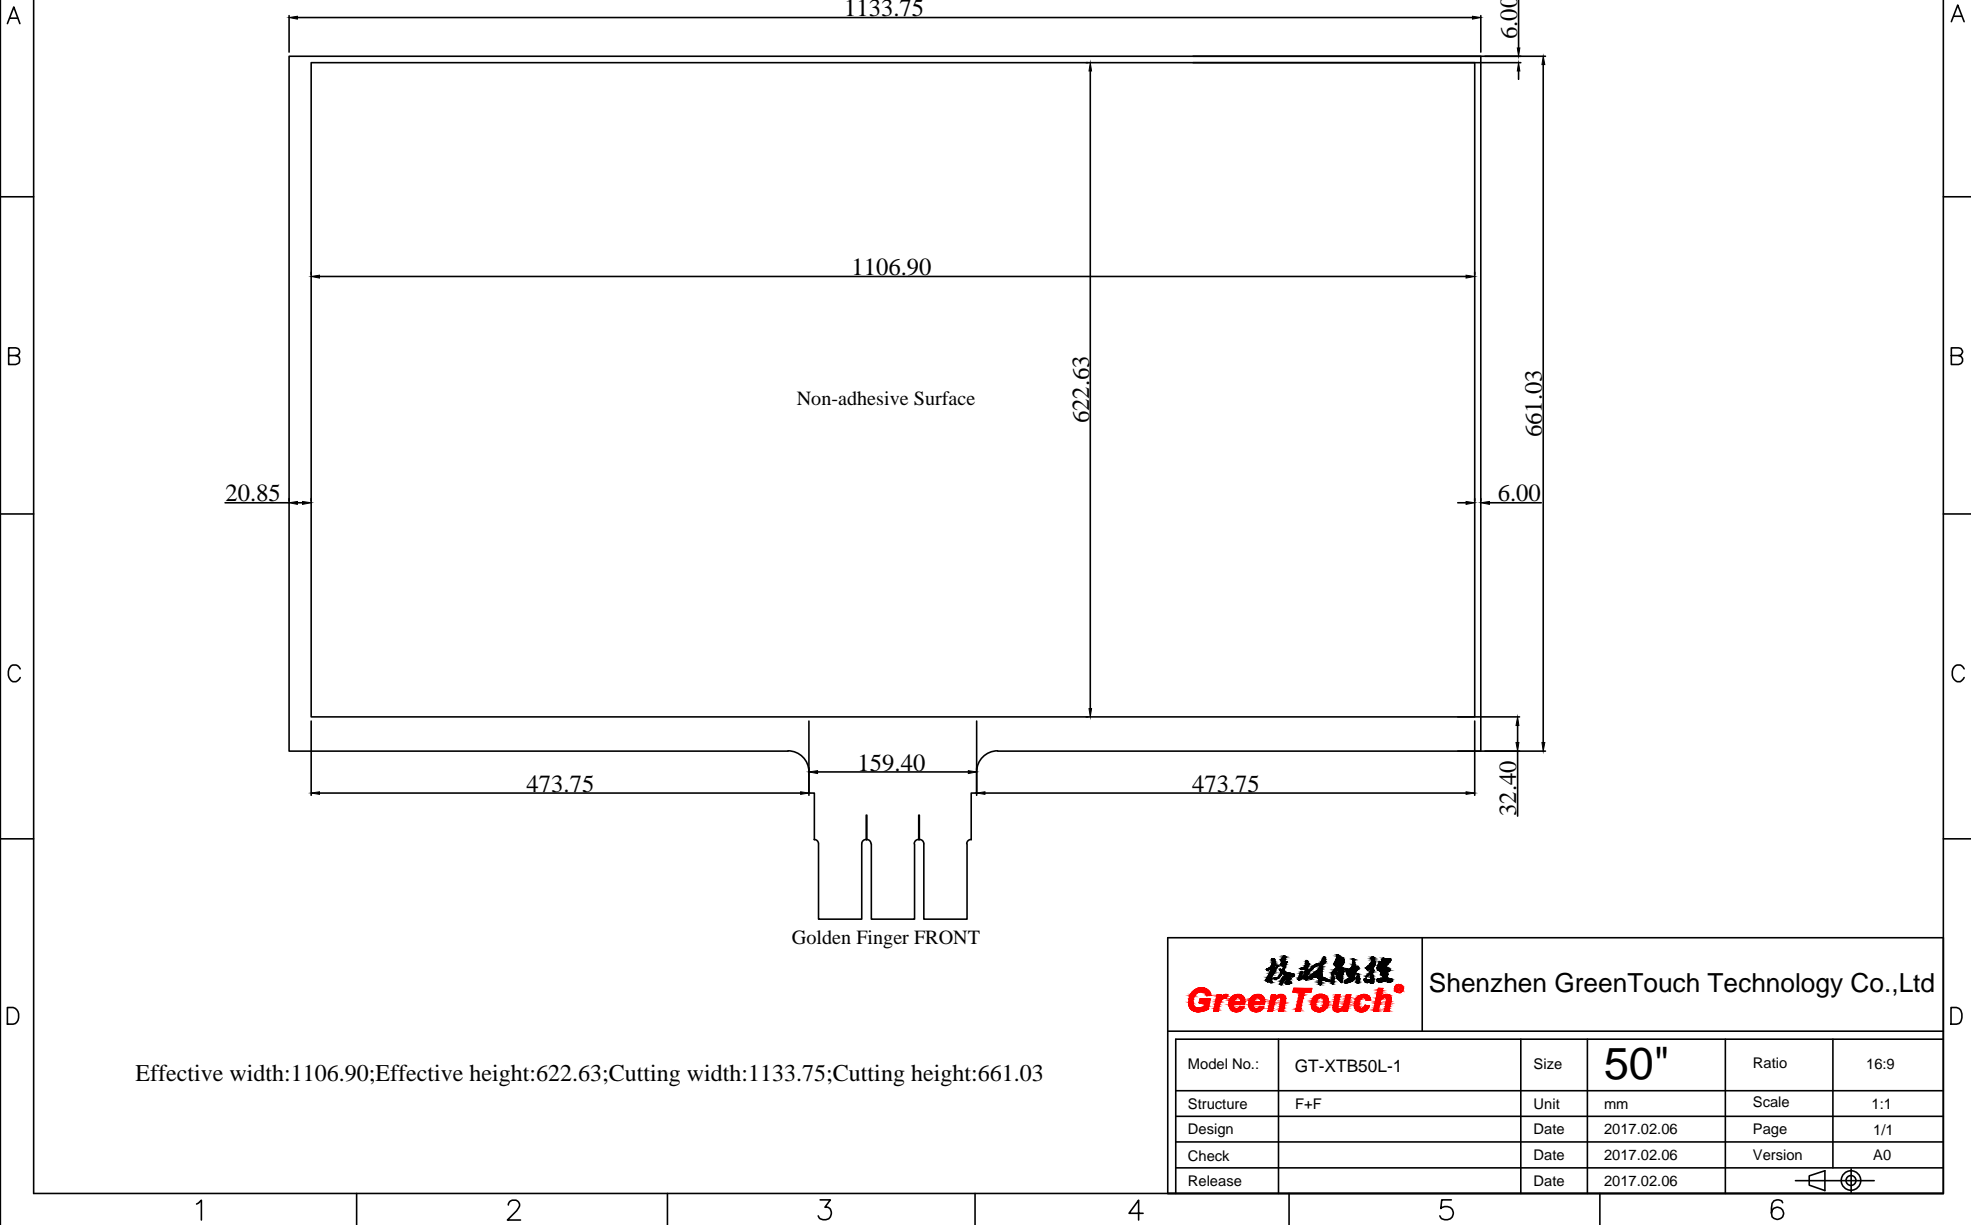

| | | |
|------|-----------------|------|
| Rev. | Revision Record | Date |
| 1版 | First Sample | |

Effective width:1106.90;Effective height:622.63;Cutting width:1133.75;Cutting height:661.03

| | | | | | |
|---------------------------------------------------------------------------------------|-----|----------------------------------------|-------------|---------------------------------------------------------------------------------------|-----|
|  | | Shenzhen GreenTouch Technology Co.,Ltd | | | |
| | | Model No.: | GT-XTB50L-1 | Size | 50" |
| Structure | F+F | Unit | mm | Scale | 1:1 |
| Design | | Date | 2017.02.06 | Page | 1/1 |
| Check | | Date | 2017.02.06 | Version | A0 |
| Release | | Date | 2017.02.06 |  | |