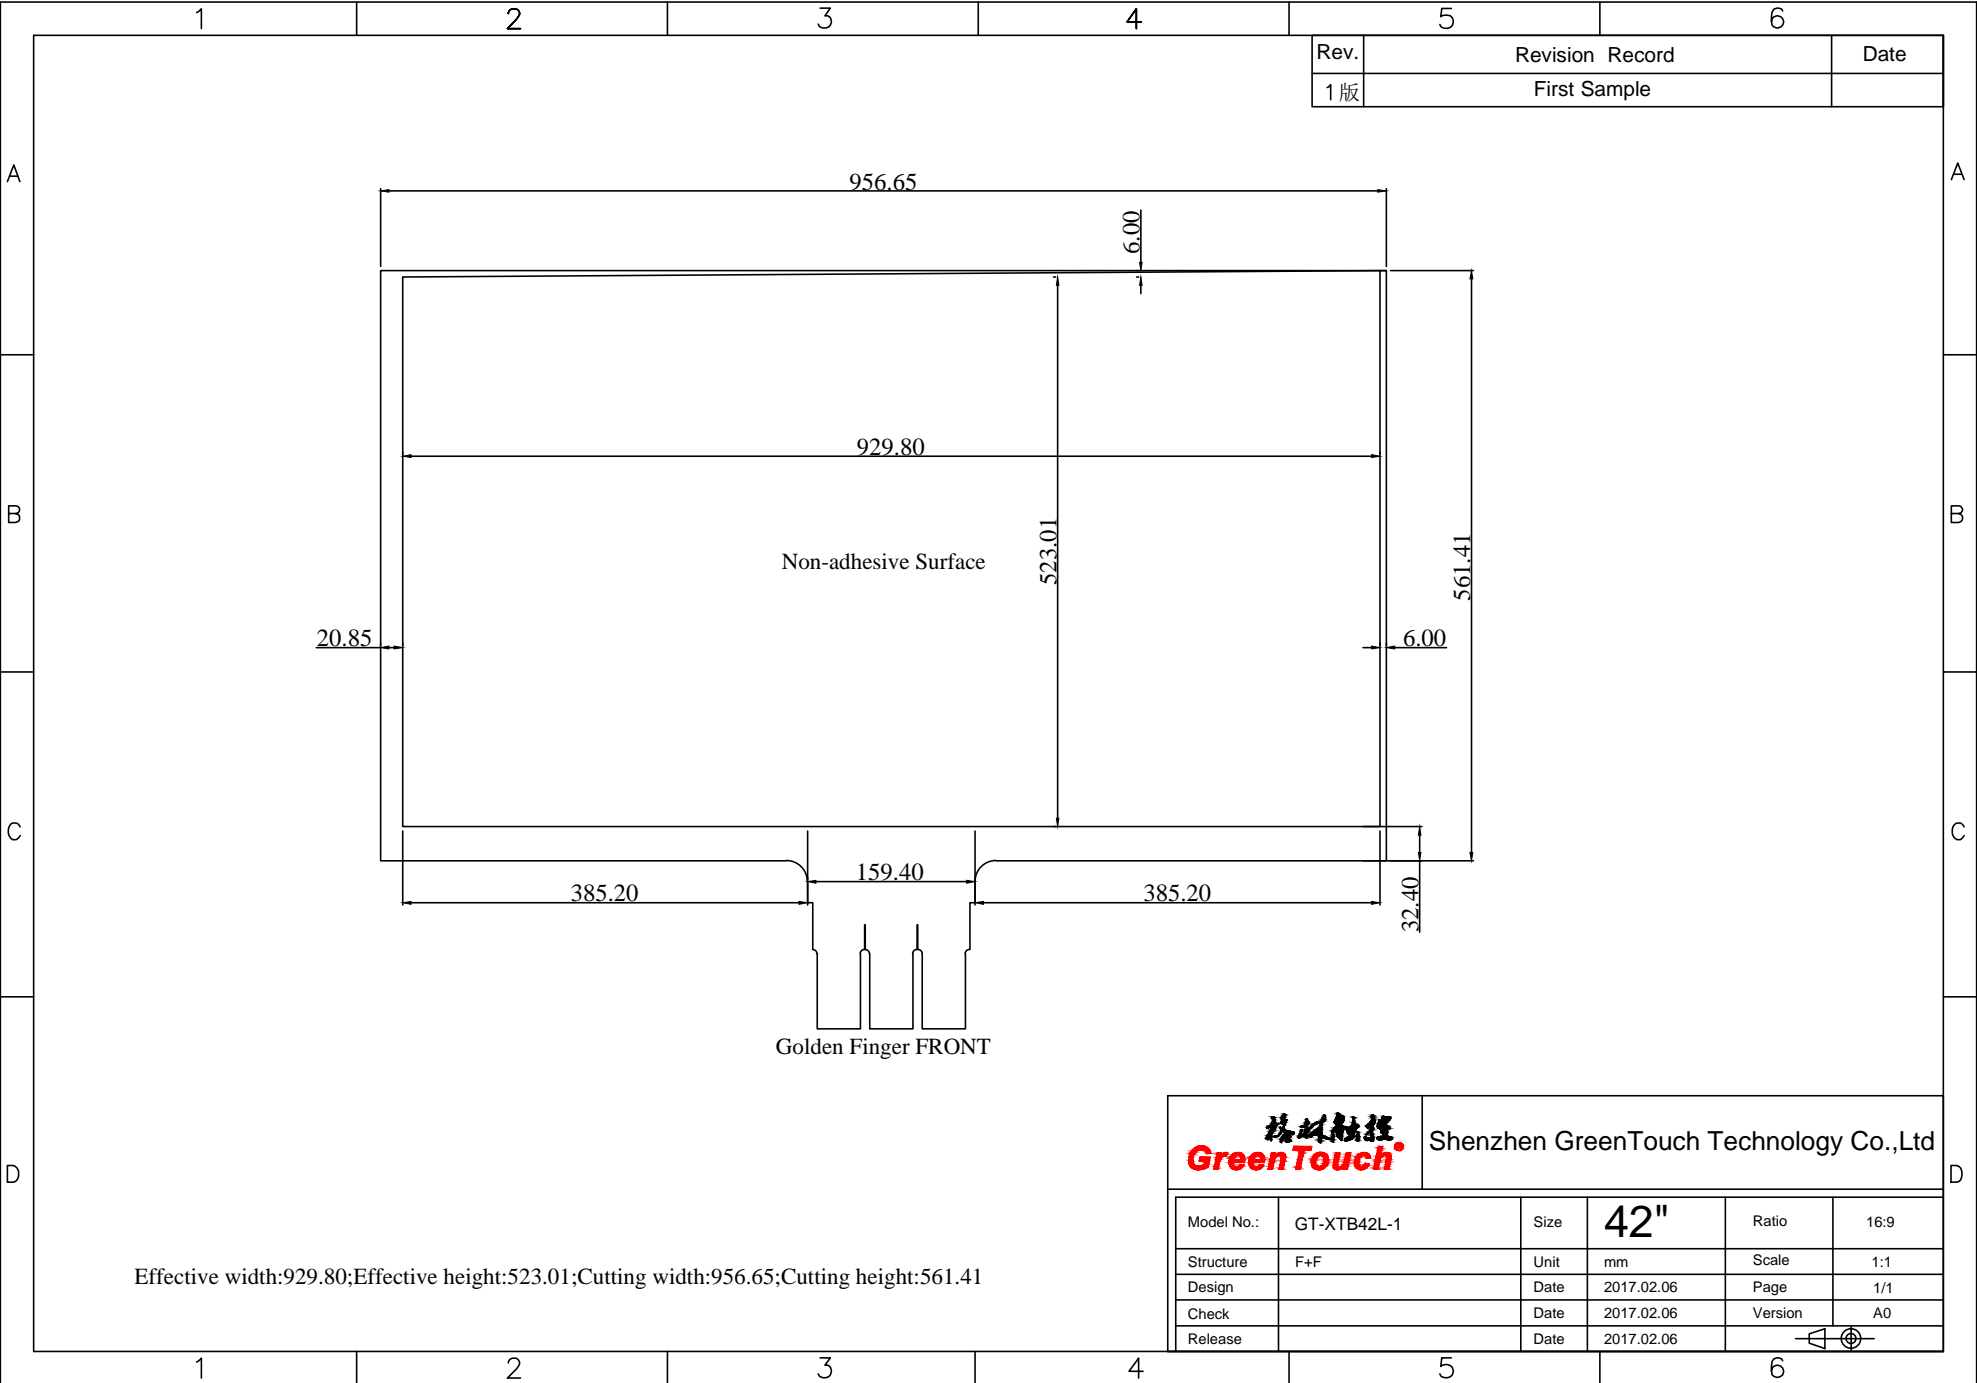

Rev.	Revision Record	Date
1版	First Sample	

Effective width:929.80;Effective height:523.01;Cutting width:956.65;Cutting height:561.41

		Shenzhen GreenTouch Technology Co.,Ltd			
Model No.:	GT-XTB42L-1	Size	42"	Ratio	16:9
Structure	F+F	Unit	mm	Scale	1:1
Design		Date	2017.02.06	Page	1/1
Check		Date	2017.02.06	Version	A0
Release		Date	2017.02.06		